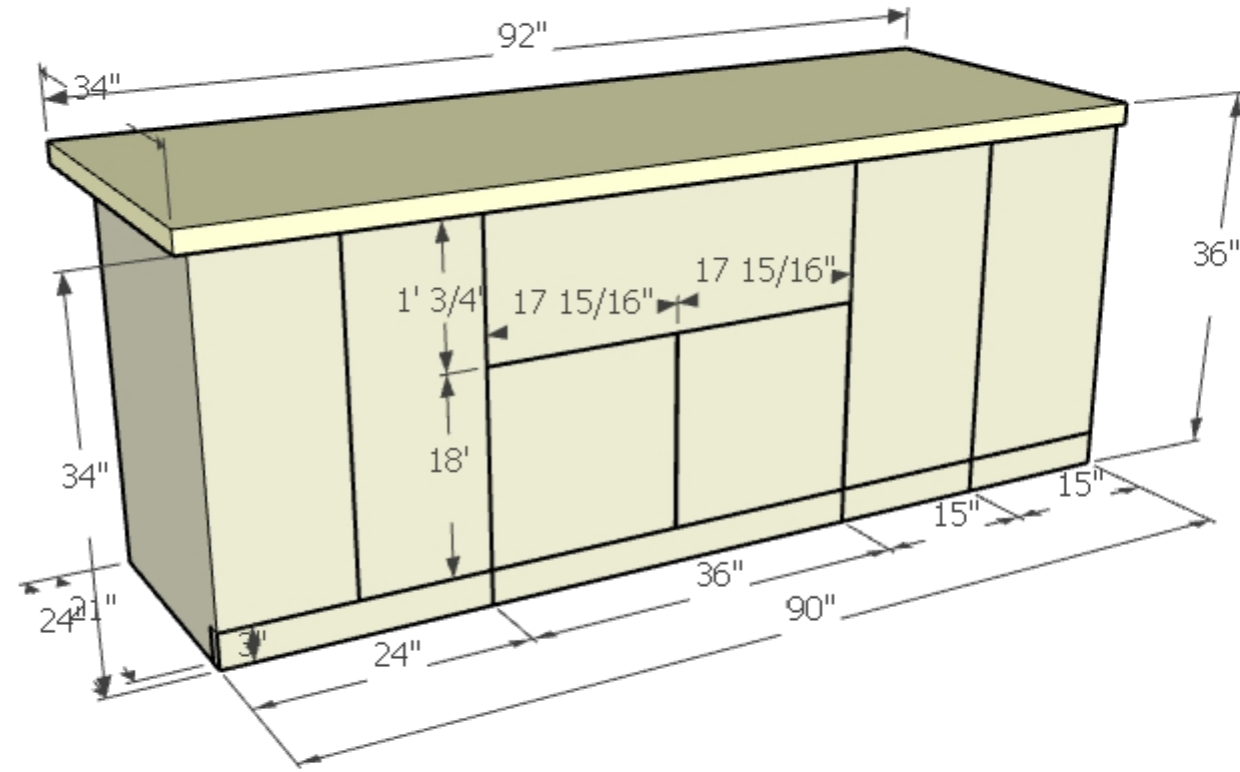

South Carolina - Outdoor Kitchen Cabinetry and Countertop

18 to 30in
** Cabinet Floor Plan - Top View (Standard Size) **

* 3D Elevation Plan (Standard Size) *

* Elevation - Front View (Standard Size)

**** 3D Elevation Renderized ****

Last Update
Sep
2024

South Carolina
Outdoor Kitchen
Kasa Kabinetry
Drawing Rev 3A

Notes

South Carolina
Outdoor Kitchen
Floor Plan

Customer:

Xanche Construction LLC
www.kasapatio.com

A : 1
Floor and
Elevation