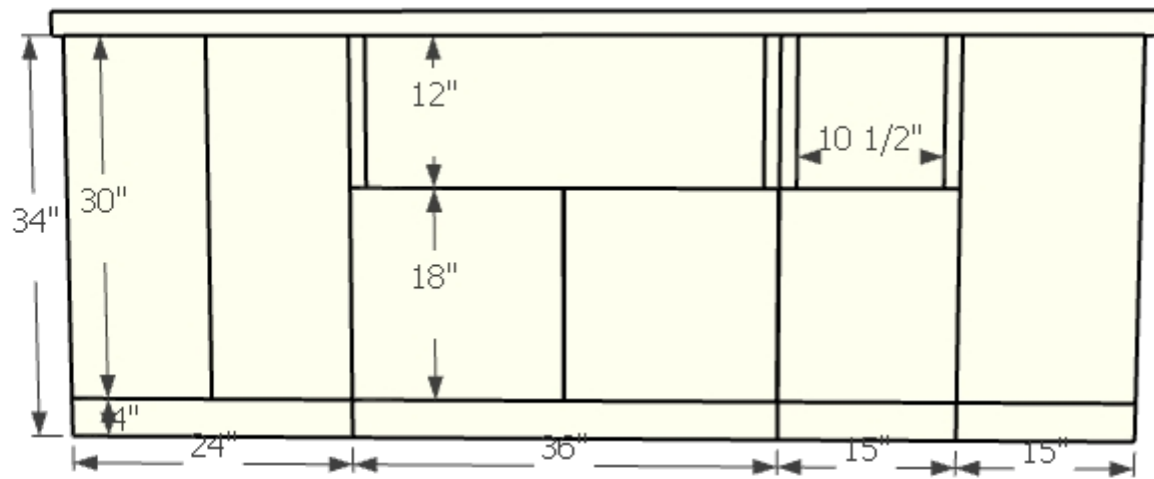

South Carolina - Outdoor Kitchen Cabinetry and Countertop

18 to 30in
** Cabinet Floor Plan - Top View (Standard Size) **

* 3D Elevation Plan (Standard Size) *

* Elevation - Front View (Standard Size)

**** 3D Elevation Renderized ****