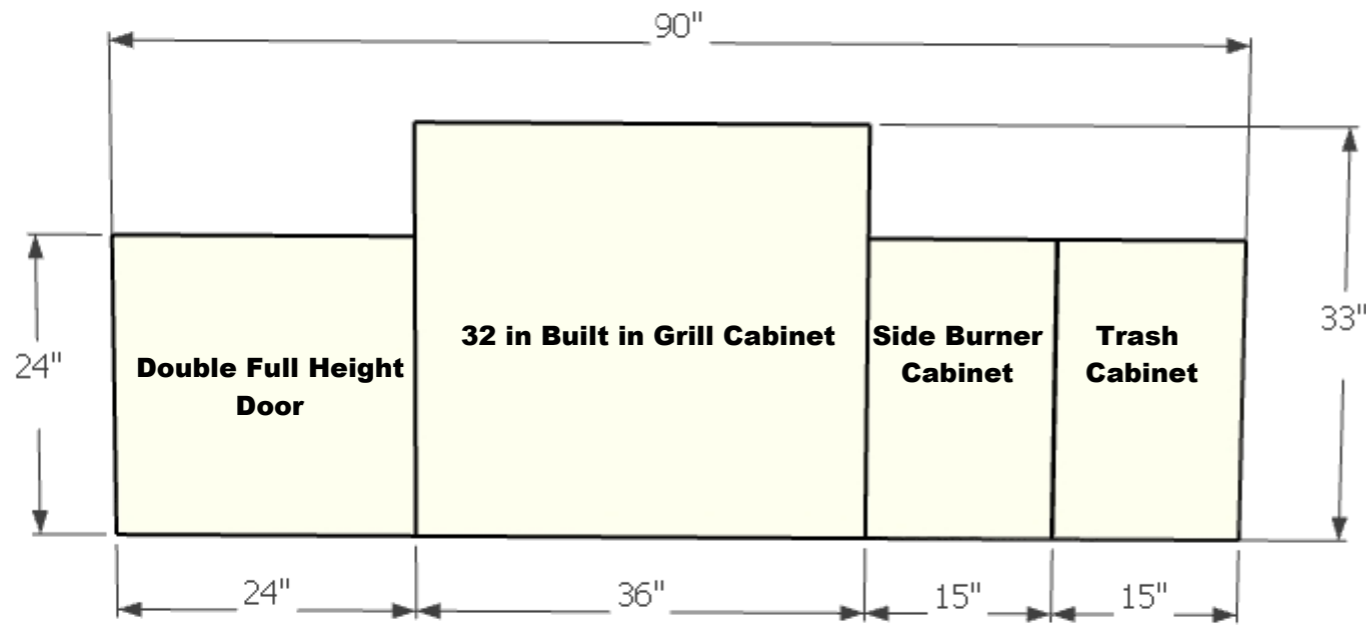

South Carolina - Outdoor Kitchen Cabinetry and Countertop

18 to 30in
** Cabinet Floor Plan - Top View (Standard Size) **

* 3D Elevation Plan (Standard Size) *

* Elevation - Front View (Standard Size)

**** 3D Elevation Renderized ****